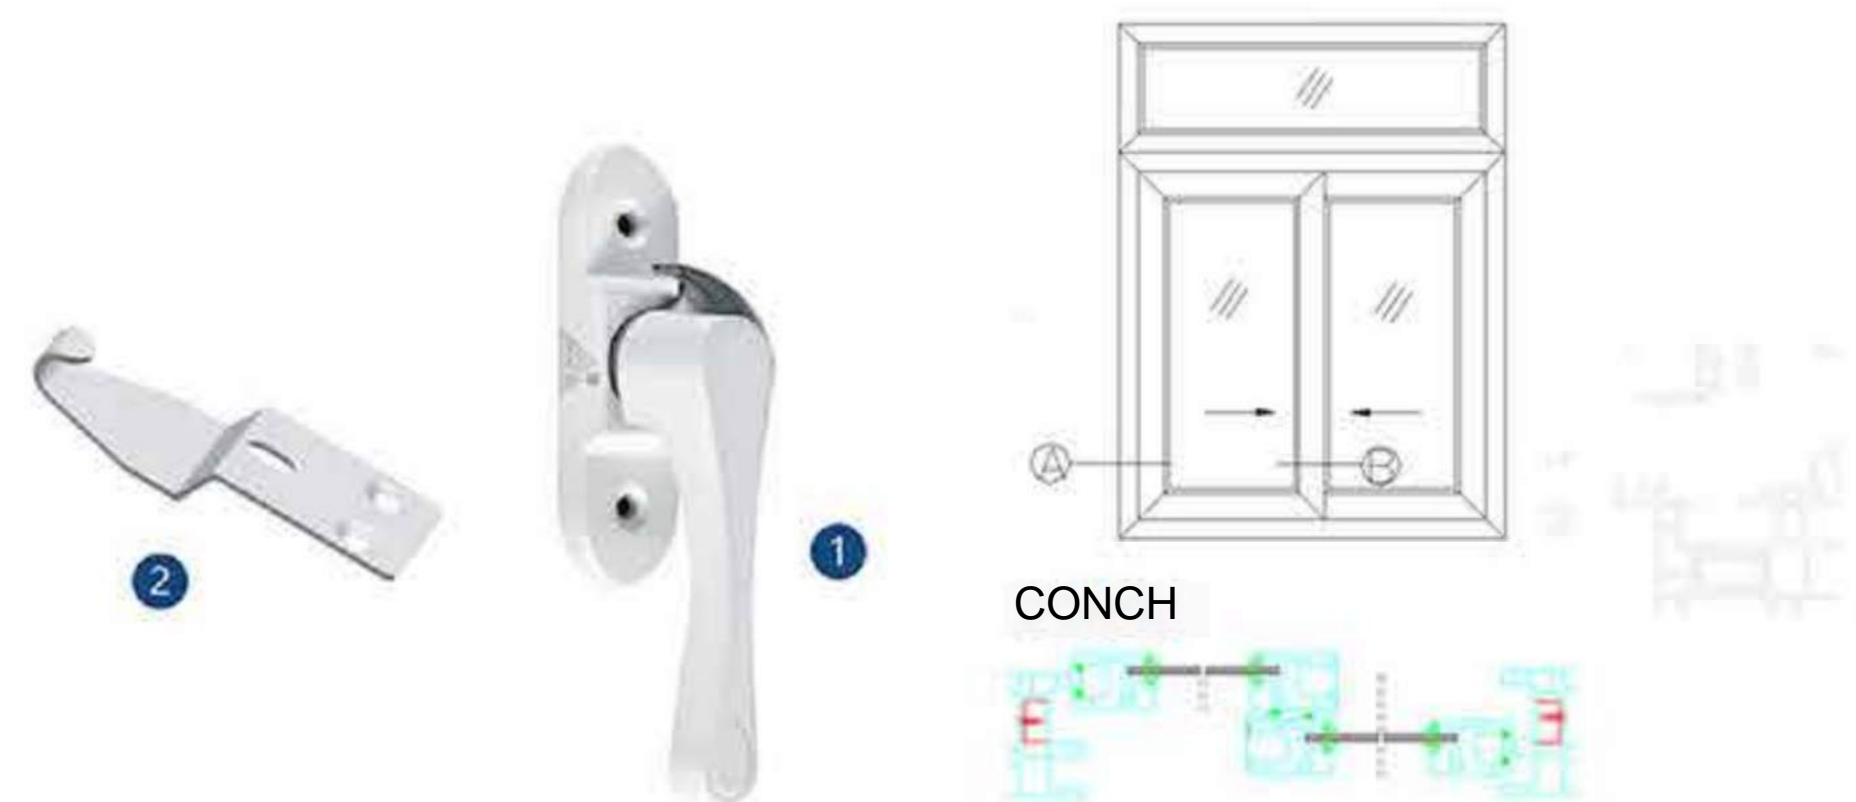

塑钢推拉窗系统五金

序号 No.	配件名称 Item Name	代号 Code	数量 Qty	备注 Mark
1	月牙锁 Crescent lock	Y8185	1	(可选配)
2	月牙锁钩 Crescent lock hook	HET01	1	
3	滑轮 Double Roller	SR2-53	2	(可选配)

3

3

五金配置 HARDWARE CONFIGURATION

Y8185

Y8085

Y8785