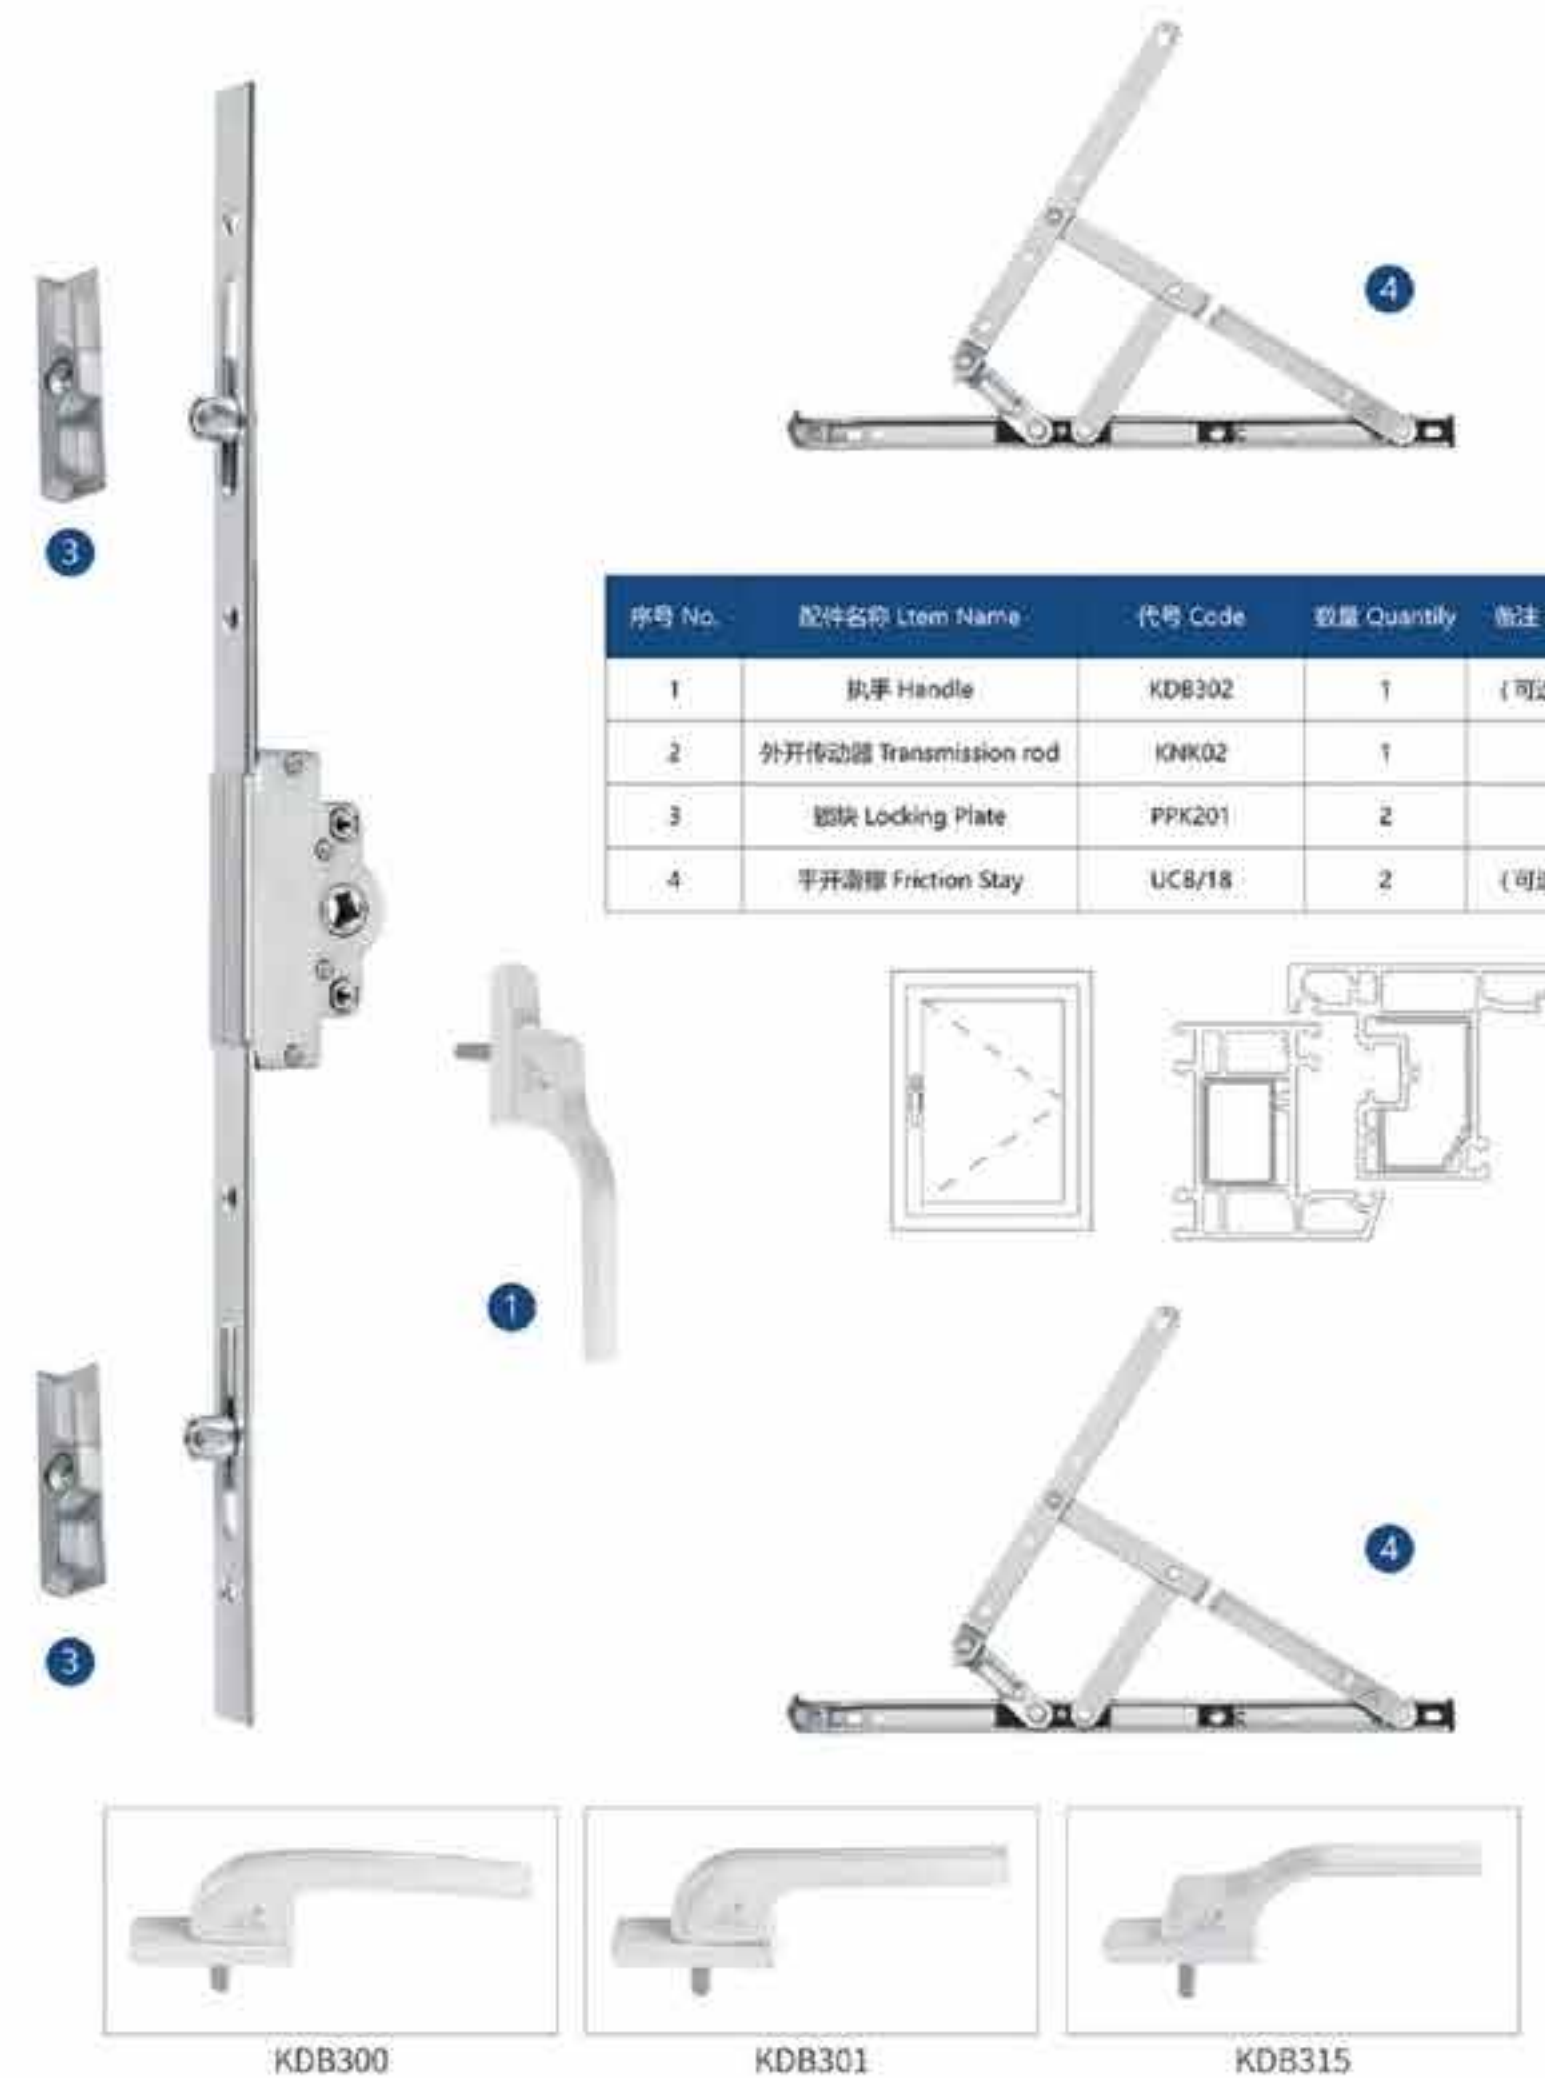

塑钢外平开窗系统五金

五金配置 HARDWARE CONFIGURATION