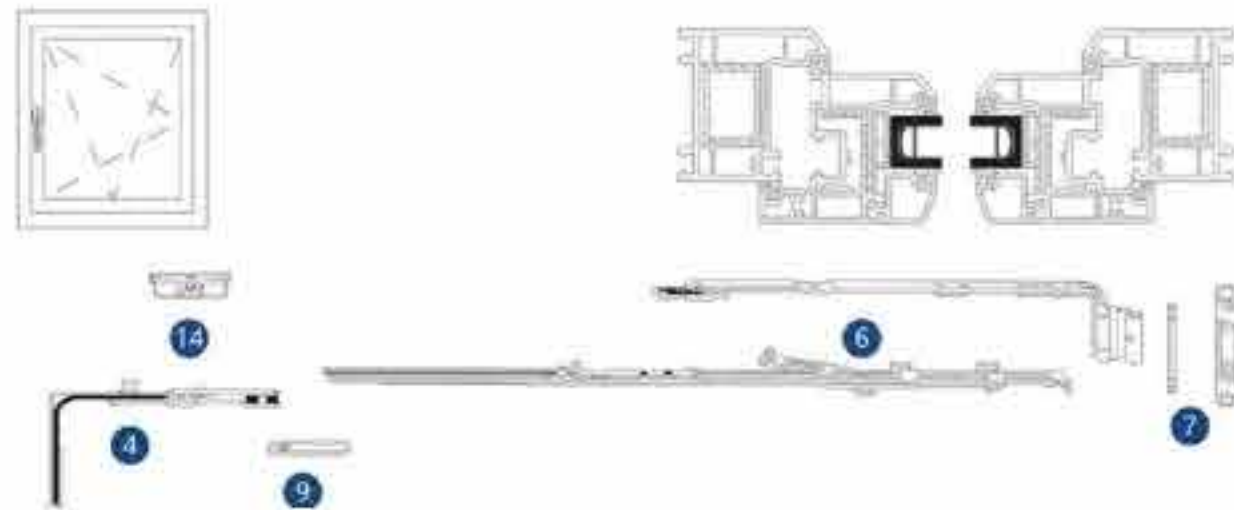

五金配置 HARDWARE CONFIGURATION

建筑五金制造专家
Construction hardware quality expert

塑钢内平开下悬门窗系统五金