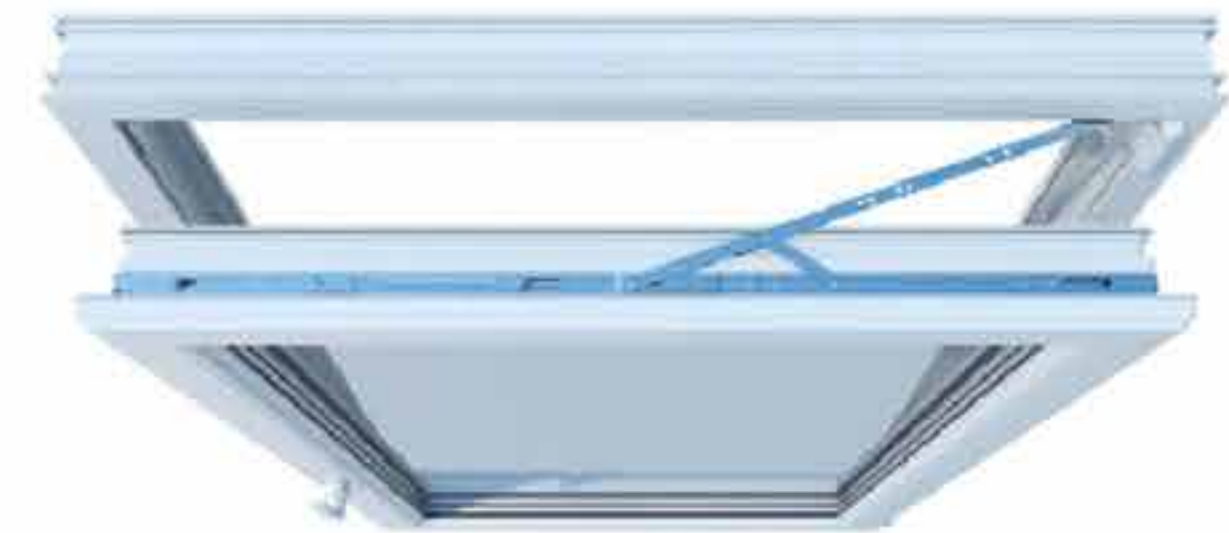

1. Product Type: pvc tilt and turn window
2. Glass: 5mm single glass .5mm+9A+5mm double glass
3. Pvc window have better thermal insulation (K <math>< 2.5(m \cdot K) </math>)
4. Material: CONCH pvc/upvc profile +Glass
5. Color: white or grey color
6. thickness of profile: 2.5mm