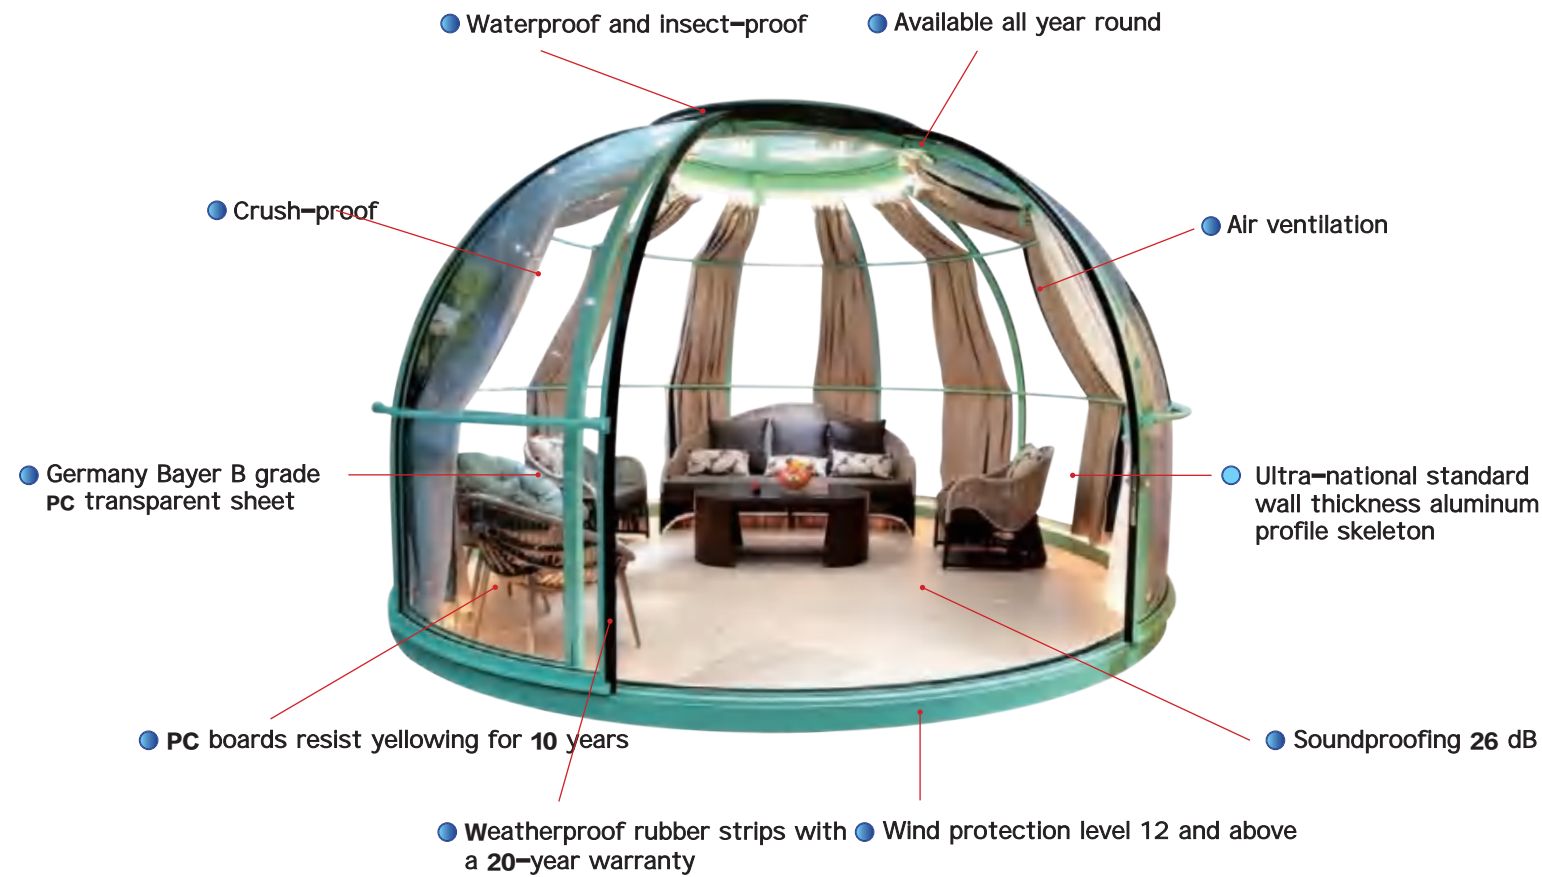

QUALITY OF WORKMANSHIP
CRAFTSMANSHIP

Fully transparent immersive
outdoor experience
Enjoy the view from every angle

Adopting high polymer pc endurance board as the main material

Ultra-national standard wall thickness aluminium
profile skeleton, 20-year rubber strip warranty,
excellent airtightness
Moulded thermoforming, B-class fireproof PC
Germany Bayer sheet.