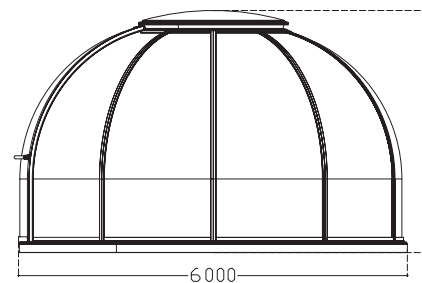

Parameters

Project	Technical parameters	
Main body	Model Number	HT-TC-Φ6.0
	Length	6.0m
	Width	6.0m
	Top height	3.3m (Excluding skylight lifting height)
	Indoor Area	28.2 m²
	Periphery petals number	12 petals
	Frame material	6063-T5 aluminum profile (Three-color optional)
	Wall Materials	PC board 5.0 mm thickness
	Door system	Rotating sliding door
	Wind load	100 km /h(0.5KN/ m²)
Indoor floor (Optional)	Height	100 mm
	Material	Aluminum -type beam, aluminum -type keel, 18 mm solid wood layer, surface PVC lock floor
Inside Smart Lighting System	Top	LED main light source (remote control) standard
	Bottom	LED auxiliary light source (remote control) standard
Package weight	Packaging size (mm)	Wooden case size (mm) 3800 × 1950 × 1850 2200 × 2200 × 800
	Volume	17.5m³
	Theoretical weight	1080 kg/set (excluding floor base)
Optional accessory	■Indoor floor and Curtain ■ Lighting sunroof ■Electric lifting skylight outdoor ■ window curtains ■LED atmosphere light ■Ventilation fan ■Air Conditioner (Heat and Cool) ■ Electric smart sliding door ■Outdoor Waterproof Smart Lock ■Aluminum profile base	
Use Scenes	Various camps, garden landscapes, hot spring vacations, water park lounges, leisure tourism vacations, homestays, restaurants, villa sun rooms, gym, etc.