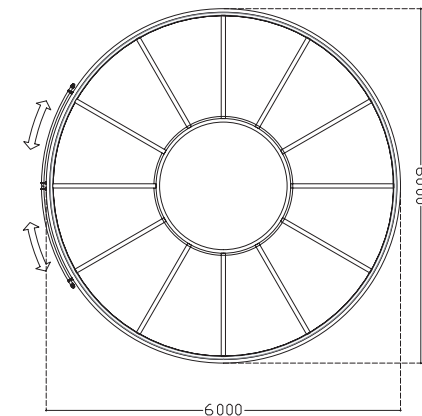

Parameters

Project	Technical parameters	
Main body	Model Number	HT-TC-Φ6.0
	Length	6.0m
	Width	6.0m
	Top height	3.3m (Excluding skylight lifting height)
	Indoor Area	28.2 m²
	Periphery petals number	12 petals
	Frame material	6063-T5 aluminum profile (Three-color optional)
	Wall Materials	PC board 5.0 mm thickness
	Door system	Rotating sliding door
	Wind load	100 km /h(0.5KN/ m²)
Indoor floor (Optional)	Height	100 mm
	Material	Aluminum -type beam, aluminum -type keel, 18 mm solid wood layer, surface PVC lock floor
Inside Smart Lighting System	Top	LED main light source (remote control) standard
	Bottom	LED auxiliary light source (remote control) standard
Package weight	Packaging size (mm)	Wooden case size (mm) 3800 × 1950 × 1850 2200 × 2200 × 800
	Volume	17.5m³
	Theoretical weight	1080 kg/set (excluding floor base)
Optional accessory	■Indoor floor and Curtain ■ Lighting sunroof ■Electric lifting skylight outdoor ■ window curtains ■LED atmosphere light ■Ventilation fan ■Air Conditioner (Heat and Cool) ■ Electric smart sliding door ■Outdoor Waterproof Smart Lock ■Aluminum profile base	
Use Scenes	Various camps, garden landscapes, hot spring vacations, water park lounges, leisure tourism vacations, homestays, restaurants, villa sun rooms, gym, etc.