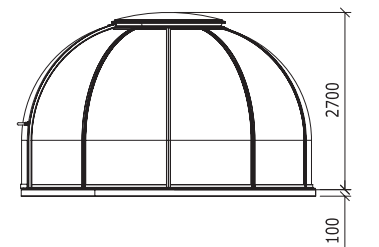

## H+4500- 星空房系列

QATAR WORLD CUP STAR CHAMBER SOURCE PROVIDER

17 原创专利，盗仿必究

QATAR WORLD CUP  
STAR CHAMBER SOURCE PROVIDER

| Parameters                   |  |   |
|------------------------------|--|---|
| Project                      | Technical parameters   |   |
| Main Body                    | Model Number   | HT-TC-Φ4.5  |
|                              | Length   | 4.5m  |
|                              | Width  | 4.5m  |
|                              | Top height   | 2.75m ( Excluding sunroof lift height )   |
|                              | Indoor Area  | 15.9 m <sup>2</sup>   |
|                              | Periphery petals   | 10 petals   |
|                              | Frame material   | 6063-T5 aluminum profile (Three-color optional)   |
|                              | Wall Materials   | PC board 5.0 mm thickness   |
|                              | Door system  | Rotating sliding door   |
|                              | Wind load  | 100 km /h(0.5KN/ m <sup>2</sup> )   |
| Indoor floor (Optional)      | Height   | 100 mm  |
|                              | Material   | Aluminum -type beam, aluminum -type keel, 18 m solid wood layer, surface PVC lock floor |
| Inside Smart Lighting System | Top  | LED main light source (remote control ) standard  |
|                              | Bottom   | LED auxiliary light source (remote control ) standard                                   |
| Package weight               | Packaging size (mm )   | Wooden case size ( mm ) 3250 × 1830 × 1390  |
|                              | Volume   | 8.3m <sup>3</sup>   |
|                              | Theoretical weight   | 600 kg/set (excluding floor base)   |
| Optional accessory           | ■Indoor floor and Curtain ■ Lighting sunroof<br>■Electric lifting skylight outdoor ■ window curtains<br>■LED atmosphere light ■Ventilation fan ■Air Conditioner (Heat and Cool) ■ Electric smart sliding door<br>■Outdoor Waterproof Smart Lock ■Aluminum profile base |   |
| Use Scenes                   | Various camps, garden landscapes, hot spring vacations, water park lounges, leisure tourism vacations, homestays, restaurants, villa sun rooms, gym,etc.   |   |