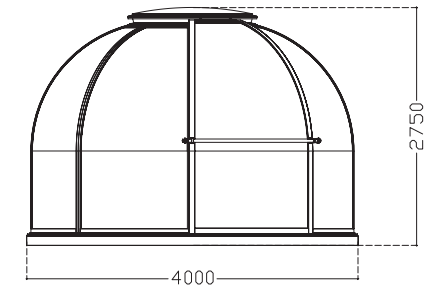

### Parameters

| Project                      | Technical parameters  |  |
|------------------------------|---|--|
| Main body                    | Model Number  | HT-TC-Φ4.0   |
|                              | Length  | 4.0m   |
|                              | Width   | 4.0m   |
|                              | Top height  | 2.75m ( Excluding skylight lifting height)   |
|                              | Indoor Area   | 12.56 m <sup>2</sup>   |
|                              | Periphery petals number   | 10 petals  |
|                              | Frame material  | 6063-T5 aluminum profile (Three-color optional)  |
|                              | Wall Materials  | PC board 5.0 mm thickness  |
|                              | Door system   | Rotating sliding door  |
|                              | Wind load   | 100 km /h(0.5KN/ m <sup>2</sup> )  |
| Indoor floor (Optional)      | Height  | 100 mm   |
|                              | Material  | Aluminum -type beam, aluminum -type keel, 18 mm solid wood layer, surface PVC lock floor |
| Inside Smart Lighting System | Top   | LED main light source (remote control ) standard   |
|                              | Bottom  | LED auxiliary light source (remote control ) standar                                     |
| Package weight               | Packaging size (mm)   | Wooden case size ( mm) 3250 × 1830 × 1390  |
|                              | Volume  | 8.3m <sup>3</sup>  |
|                              | Theoretical weight  | 580 kg/set (excluding floor base)  |
| Optional accessory           | ■Indoor floor and Curtain ■ Lighting sunroof<br>■Electric lifting skylight outdoor ■window curtains<br>■LED atmosphere light ■Ventilation fan ■Air Conditioner (Heat and Cool) ■ Electric smart sliding door<br>■Outdoor Waterproof Smart Lock ■Aluminum profile base |  |
| Use Scenes                   | Various camps, garden landscapes, hot spring vacations, water park lounges, leisure tourism vacations, homestays, restaurants, villa sun rooms, gym, etc.   |  |