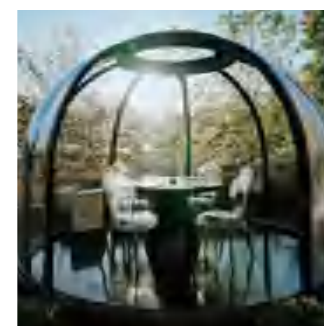

# 产品细节

PRODUCT DETAILS

**Beach Seaside Resort**  
Applications for seaside visitor accommodation, resort parks

**Meadows, snow, forests**  
Applications for meadows, snow, forests

**Cafe Lounge Bistro**  
Applications for casual Coffee gatherings

**Home yard, garden park**  
Applications for family dinners sunbathing

**DETAILS 01**  
Stylish appearance  
360 degree transparent view

**DETAILS 02**  
Equipped with LED ambient lighting  
More than 200 ambient lighting adjustments.