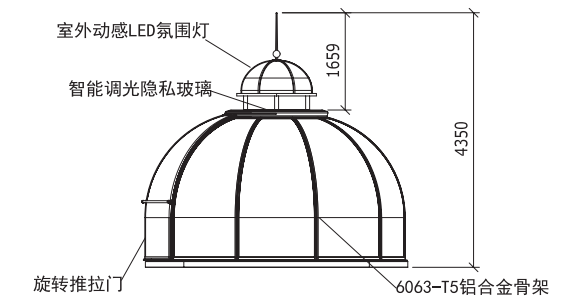

## H+45 城堡 - 星空房系列

QATAR WORLD CUP STAR CHAMBER SOURCE PROVIDER

01 原创专利，盗仿必究

QATAR WORLD CUP  
STAR CHAMBER SOURCE PROVIDER

| Parameters                   |  |  |
|------------------------------|--|--|
| Project                      | Technical parameters   |  |
| Main body                    | Model Number   | HT-TC-Φ4.5 ( Star Castle )   |
|                              | Length   | 4.5m   |
|                              | Width  | 4.5m   |
|                              | Top height   | 4.35m  |
|                              | Indoor Area  | 15.9 m <sup>2</sup>  |
|                              | Periphery petals number  | 10 petals  |
|                              | Frame material   | 6063-T5 aluminum profile (Three-color optional)  |
|                              | Wall Materials   | PC board 5.0 mm thickness  |
|                              | Door system  | Rotating sliding door  |
|                              | Wind load  | 100 km /h(0.5KN/ m <sup>2</sup> )  |
| Indoor floor (Optional)      | Height   | 100 mm   |
|                              | Material   | Aluminum -type beam, aluminum -type keel, 18 mm solid wood layer, surface PVC lock floor |
| Inside Smart Lighting System | Top  | LED main light source (remote control) standard  |
|                              | Bottom   | LED auxiliary light source (remote control) standar                                      |
| Package weight               | Packaging size (mm)  | Wooden case size ( mm )<br>3250 × 1830 × 1390  |
|                              | Volume   | 8.3m <sup>3</sup>  |
|                              | Theoretical weight   | 650 kg/set (excluding floor base)  |
| Optional accessory           | ■ Indoor floor and Curtain ■ Lighting sunroof<br>■ Electric lifting skylight outdoor ■ window curtains<br>■ LED atmosphere light ■ Ventilation fan ■ Air Conditioner (Heat and Cool)<br>■ Electric smart sliding door<br>■ Outdoor Waterproof Smart Lock ■ Aluminum profile base |  |
| Use Scenes                   | Various camps, garden landscapes, hot spring vacations, water park lounges, leisure tourism vacations, homestays, restaurants, villa sun rooms, gym, etc   |  |