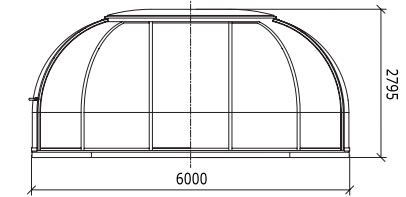

## H+4560- 星空房系列

QATAR WORLD CUP STAR CHAMBER SOURCE PROVIDER

23 原创专利，盗仿必究

QATAR WORLD CUP  
STAR CHAMBER SOURCE PROVIDER

| Parameters                   |   |  |
|------------------------------|---|--|
| Project                      | Technical parameters  |  |
| Main body                    | Model Number  | HT-TC-4.5 × 6.0  |
|                              | Length  | 6.0m   |
|                              | Width   | 4.5m   |
|                              | Top height  | 2.75m (Excluding skylight lifting height)  |
|                              | Indoor Area   | 22.65 m <sup>2</sup>   |
|                              | Periphery petals number   | 12 petals  |
|                              | Frame material  | 6063-T5 aluminum profile (three-color optional)  |
|                              | Wall Materials  | PC board 5.0 mm thickness  |
|                              | Door system   | Rotating sliding door  |
|                              | Wind load   | 100 km /h(0.5KN/ m <sup>2</sup> )  |
| Indoor floor (Optional)      | Height  | 100 mm   |
|                              | Material  | Aluminum -type beam, aluminum -type keel, 18 mm solid wood layer, surface PVC lock floor |
| Inside Smart Lighting System | Top   | LED main light source (remote control ) standard   |
|                              | Bottom  | LED auxiliary light source (remote contro standard                                       |
| Package weight               | Packaging size (mm)   | Wooden case size ( mm ) 3300 × 1850 × 1920   |
|                              | Volume  | 11.72m <sup>3</sup>  |
|                              | Theoretical weight  | 680 kg/set (excluding floor base)  |
| Optional accessory           | <ul style="list-style-type: none"> <li>■ Indoor floor and Curtain    ■ Lighting sunroof</li> <li>■ Electric lifting skylight outdoor    ■ window curtains</li> <li>■ LED atmosphere light    ■ Ventilation fan    ■ Air Conditioner (Heat and Cool)</li> <li>■ Electric smart sliding door</li> <li>■ Outdoor Waterproof Smart Lock    ■ Aluminum profile base</li> </ul> |  |
| Use Scenes                   | Various camps, garden landscapes, hot spring vacations, water park lounges, leisure tourism vacations, homestays, restaurants, villa sun rooms, gym,etc.  |  |