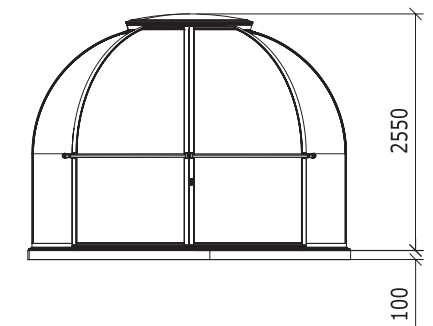

Parameters

Project	Technical parameters	
Main body	Model Number	HT-TC-Φ3.5
	Length	3.5m
	Width	3.5m
	Top height	2.6m (Excluding skylight lifting height)
	Indoor Area	9.62 m²
	Periphery petals number	8 petals
	Frame material	6063-T5 aluminum profile (Three-color optional)
	Wall Materials	PC board 5.0 mm thickness
	Door system	Casement door (outward opening)
	Wind load	100 km /h(0.5KN/ m²)
Indoor floor (Optional)	Height	100 mm
	Material	Aluminum -type beam, aluminum -type keel, 18 mm solid wood layer, surface PVC lock floor
Inside Smart Lighting System	Top	LED main light source (remote control) standard
	Bottom	LED auxiliary light source (remote control) standar
Package weight	Packaging size (mm)	Wooden case size (mm) 2600 × 1500 × 1350
	Volume	5.26m³
	Theoretical weight	418 kg/set (excluding floor base)
Optional accessory	■Indoor floor and Curtain ■ Lighting sunroof ■Electric lifting skylight outdoor ■ window curtains ■LED atmosphere light ■Ventilation fan ■Air Conditioner (Heat and Cool) ■ Electric smart sliding door ■Outdoor Waterproof Smart Lock ■Aluminum profile base	
Use Scenes	Various camps, garden landscapes, hot spring vacations, water park lounges, leisure tourism vacations, homestays, restaurants, villa sun rooms, gym, etc.