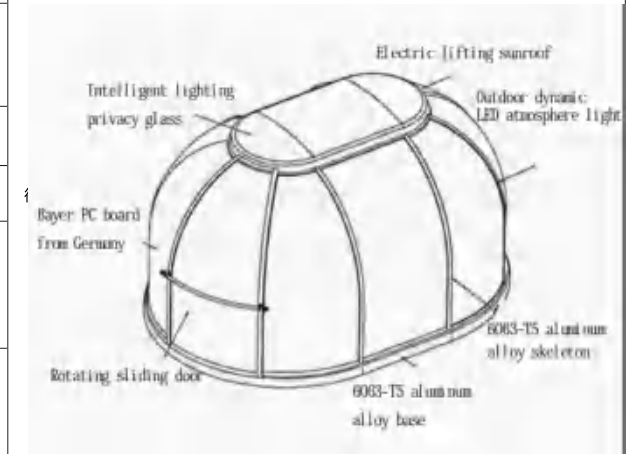

## H+4560- 星空房系列

QATAR WORLD CUP STAR CHAMBER SOURCE PROVIDER

23 原创专利，盗仿必究

QATAR WORLD CUP  
STAR CHAMBER SOURCE PROVIDER

| Parameters                   |   |  |
|------------------------------|---|--|
| Project                      | Technical parameters  |  |
| Main body                    | Model Number  | HT-TC-4.5 × 6.0  |
|                              | Length  | 6.0m   |
|                              | Width   | 4.5m   |
|                              | Top height  | 2.75m (Excluding skylight lifting height)  |
|                              | Indoor Area   | 22.65 m <sup>2</sup>   |
|                              | Periphery petals number   | 12 petals  |
|                              | Frame material  | 6063-T5 aluminum profile (three-color optional)  |
|                              | Wall Materials  | PC board 5.0 mm thickness  |
|                              | Door system   | Rotating sliding door  |
|                              | Wind load   | 100 km /h(0.5KN/ m <sup>2</sup> )  |
| Indoor floor (Optional)      | Height  | 100 mm   |
|                              | Material  | Aluminum -type beam, aluminum -type keel, 18 mm solid wood layer, surface PVC lock floor |
| Inside Smart Lighting System | Top   | LED main light source (remote control ) standard   |
|                              | Bottom  | LED auxiliary light source (remote contro standard                                       |
| Package weight               | Packaging size (mm)   | Wooden case size ( mm ) 3300 × 1850 × 1920   |
|                              | Volume  | 11.72m <sup>3</sup>  |
|                              | Theoretical weight  | 680 kg/set (excluding floor base)  |
| Optional accessory           | <ul style="list-style-type: none"> <li>■ Indoor floor and Curtain    ■ Lighting sunroof</li> <li>■ Electric lifting skylight outdoor    ■ window curtains</li> <li>■ LED atmosphere light    ■ Ventilation fan    ■ Air Conditioner (Heat and Cool)</li> <li>■ Electric smart sliding door</li> <li>■ Outdoor Waterproof Smart Lock    ■ Aluminum profile base</li> </ul> |  |
| Use Scenes                   | Various camps, garden landscapes, hot spring vacations, water park lounges, leisure tourism vacations, homestays, restaurants, villa sun rooms, gym,etc.  |  |