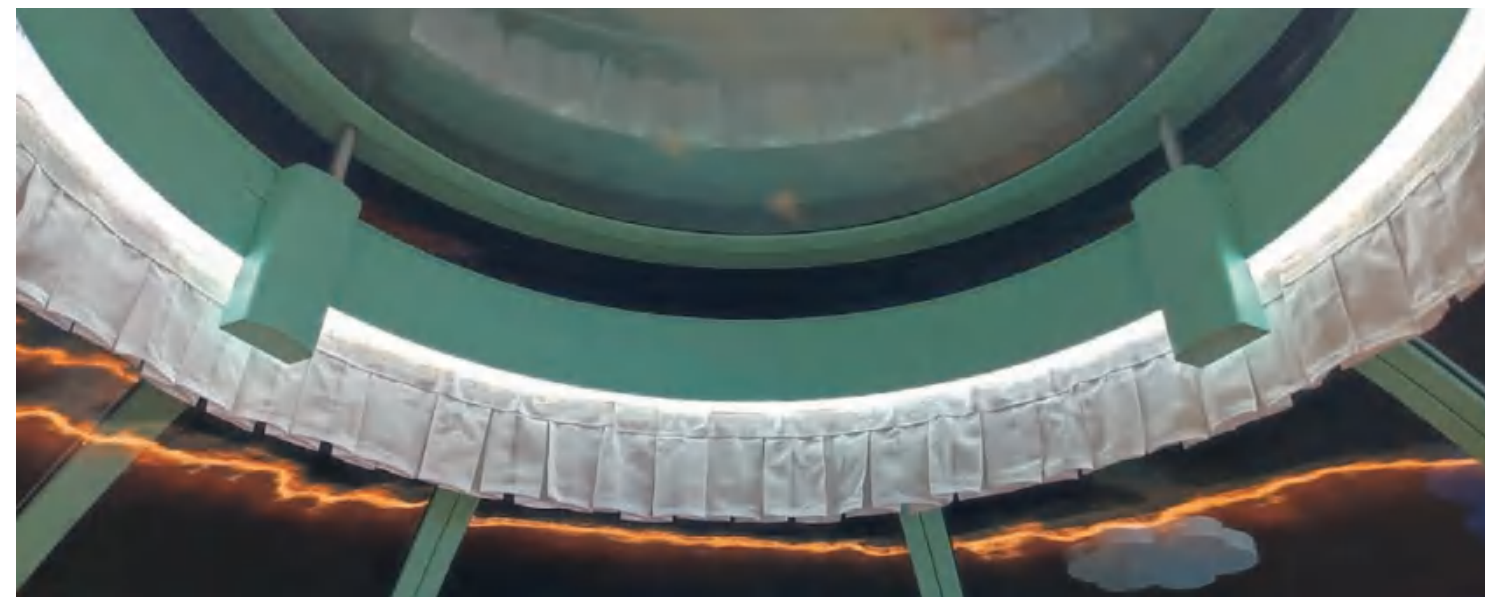

原创专利，盗仿必究 36