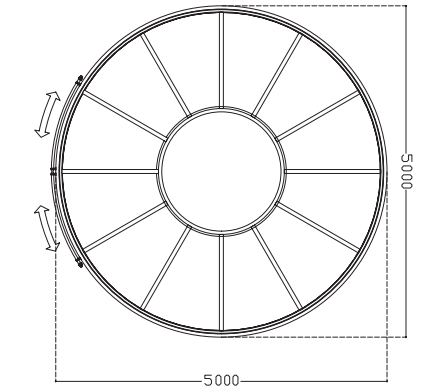

Parameters

Project	Technical parameters	
Main body	Model Number	HT-TC-Φ5.0
	Length	5.0m
	Width	5.0m
	Top height	2.75m (Excluding skylight lifting height)
	Indoor Area	19.62 m²
	Periphery petals number	12 petals
	Frame material	6063-T5 aluminum profile (Three-color optional)
	Wall Materials	PC board 5.0 mm thickness
	Door system	Rotating sliding door
	Wind load	100 km /h(0.5KN/ m²)
Indoor floor (Optional)	Height	100 mm
	Material	Aluminum -type beam, aluminum -type keel, 18 mm solid wood layer, surface PVC lock floor
Inside Smart Lighting System	Top	LED main light source (remote control) standard
	Bottom	LED auxiliary light source (remote control) standard
Package weight	Packaging size (mm)	Wooden case size (mm) 3250 × 1800 × 1350 2000 × 2000 × 600
	Volume	10.3m³
	Theoretical weight	850 kg/set (excluding floor base)
Optional accessory	■ Indoor floor and Curtain ■ Lighting sunroof ■ Electric lifting skylight outdoor ■ window curtains ■ LED atmosphere light ■ Ventilation fan ■ Air Conditioner (Heat and Cool) ■ Electric smart sliding door ■ Outdoor Waterproof Smart Lock ■ Aluminum profile base	
Use Scenes	Various camps, garden landscapes, hot spring vacations, water park lounges, leisure tourism vacations, homestays, restaurants, villa sun rooms, gym, etc.