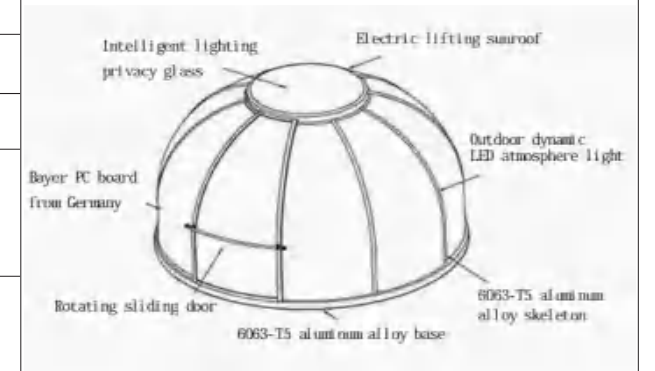

### Parameters

| Project                      | Technical parameters  |  |
|------------------------------|---|--|
| Main body                    | Model Number  | HT-TC-Φ4.0   |
|                              | Length  | 4.0m   |
|                              | Width   | 4.0m   |
|                              | Top height  | 2.75m ( Excluding skylight lifting height)   |
|                              | Indoor Area   | 12.56 m <sup>2</sup>   |
|                              | Periphery petals number   | 10 petals  |
|                              | Frame material  | 6063-T5 aluminum profile (Three-color optional)  |
|                              | Wall Materials  | PC board 5.0 mm thickness  |
|                              | Door system   | Rotating sliding door  |
|                              | Wind load   | 100 km /h(0.5KN/ m <sup>2</sup> )  |
| Indoor floor (Optional)      | Height  | 100 mm   |
|                              | Material  | Aluminum -type beam, aluminum -type keel, 18 mm solid wood layer, surface PVC lock floor |
| Inside Smart Lighting System | Top   | LED main light source (remote control ) standard   |
|                              | Bottom  | LED auxiliary light source (remote control ) standar                                     |
| Package weight               | Packaging size (mm)   | Wooden case size ( mm) 3250 × 1830 × 1390  |
|                              | Volume  | 8.3m <sup>3</sup>  |
|                              | Theoretical weight  | 580 kg/set (excluding floor base)  |
| Optional accessory           | ■Indoor floor and Curtain ■ Lighting sunroof<br>■Electric lifting skylight outdoor ■window curtains<br>■LED atmosphere light ■Ventilation fan ■Air Conditioner (Heat and Cool) ■ Electric smart sliding door<br>■Outdoor Waterproof Smart Lock ■Aluminum profile base |  |
| Use Scenes                   | Various camps, garden landscapes, hot spring vacations, water park lounges, leisure tourism vacations, homestays, restaurants, villa sun rooms, gym, etc.   |  |