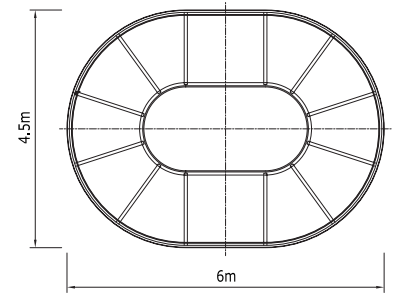

## H+4560- 星空房系列

QATAR WORLD CUP STAR CHAMBER SOURCE PROVIDER

23 原创专利，盗仿必究

QATAR WORLD CUP  
STAR CHAMBER SOURCE PROVIDER

| Parameters                   |   |  |
|------------------------------|---|--|
| Project                      | Technical parameters  |  |
| Main body                    | Model Number  | HT-TC-4.5 × 6.0  |
|                              | Length  | 6.0m   |
|                              | Width   | 4.5m   |
|                              | Top height  | 2.75m (Excluding skylight lifting height)  |
|                              | Indoor Area   | 22.65 m <sup>2</sup>   |
|                              | Periphery petals number   | 12 petals  |
|                              | Frame material  | 6063-T5 aluminum profile (three-color optional)  |
|                              | Wall Materials  | PC board 5.0 mm thickness  |
|                              | Door system   | Rotating sliding door  |
|                              | Wind load   | 100 km /h(0.5KN/ m <sup>2</sup> )  |
| Indoor floor (Optional)      | Height  | 100 mm   |
|                              | Material  | Aluminum -type beam, aluminum -type keel, 18 mm solid wood layer, surface PVC lock floor |
| Inside Smart Lighting System | Top   | LED main light source (remote control ) standard   |
|                              | Bottom  | LED auxiliary light source (remote contro standard                                       |
| Package weight               | Packaging size (mm)   | Wooden case size ( mm ) 3300 × 1850 × 1920   |
|                              | Volume  | 11.72m <sup>3</sup>  |
|                              | Theoretical weight  | 680 kg/set (excluding floor base)  |
| Optional accessory           | <ul style="list-style-type: none"> <li>■ Indoor floor and Curtain    ■ Lighting sunroof</li> <li>■ Electric lifting skylight outdoor    ■ window curtains</li> <li>■ LED atmosphere light    ■ Ventilation fan    ■ Air Conditioner (Heat and Cool)</li> <li>■ Electric smart sliding door</li> <li>■ Outdoor Waterproof Smart Lock    ■ Aluminum profile base</li> </ul> |  |
| Use Scenes                   | Various camps, garden landscapes, hot spring vacations, water park lounges, leisure tourism vacations, homestays, restaurants, villa sun rooms, gym,etc.  |  |