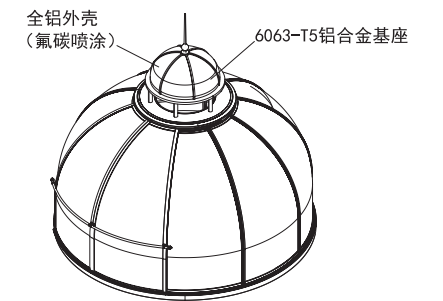

## H+45 城堡 - 星空房系列

QATAR WORLD CUP STAR CHAMBER SOURCE PROVIDER

01 原创专利，盗仿必究

QATAR WORLD CUP  
STAR CHAMBER SOURCE PROVIDER

| Parameters                   |  |  |
|------------------------------|--|--|
| Project                      | Technical parameters   |  |
| Main body                    | Model Number   | HT-TC-Φ4.5 ( Star Castle )   |
|                              | Length   | 4.5m   |
|                              | Width  | 4.5m   |
|                              | Top height   | 4.35m  |
|                              | Indoor Area  | 15.9 m <sup>2</sup>  |
|                              | Periphery petals number  | 10 petals  |
|                              | Frame material   | 6063-T5 aluminum profile (Three-color optional)  |
|                              | Wall Materials   | PC board 5.0 mm thickness  |
|                              | Door system  | Rotating sliding door  |
|                              | Wind load  | 100 km /h(0.5KN/ m <sup>2</sup> )  |
| Indoor floor (Optional)      | Height   | 100 mm   |
|                              | Material   | Aluminum -type beam, aluminum -type keel, 18 mm solid wood layer, surface PVC lock floor |
| Inside Smart Lighting System | Top  | LED main light source (remote control) standard  |
|                              | Bottom   | LED auxiliary light source (remote control) standar                                      |
| Package weight               | Packaging size (mm)  | Wooden case size ( mm )<br>3250 × 1830 × 1390  |
|                              | Volume   | 8.3m <sup>3</sup>  |
|                              | Theoretical weight   | 650 kg/set (excluding floor base)  |
| Optional accessory           | ■ Indoor floor and Curtain ■ Lighting sunroof<br>■ Electric lifting skylight outdoor ■ window curtains<br>■ LED atmosphere light ■ Ventilation fan ■ Air Conditioner (Heat and Cool)<br>■ Electric smart sliding door<br>■ Outdoor Waterproof Smart Lock ■ Aluminum profile base |  |
| Use Scenes                   | Various camps, garden landscapes, hot spring vacations, water park lounges, leisure tourism vacations, homestays, restaurants, villa sun rooms, gym, etc   |  |