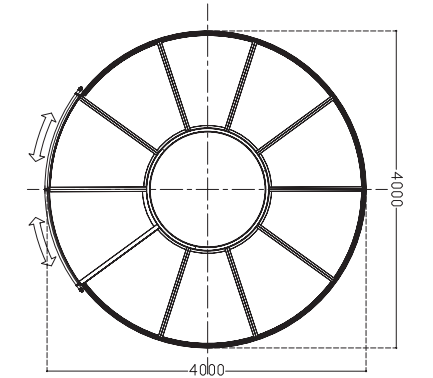

### Parameters

| Project                      | Technical parameters  |  |
|------------------------------|---|--|
| Main body                    | Model Number  | HT-TC-Φ4.0   |
|                              | Length  | 4.0m   |
|                              | Width   | 4.0m   |
|                              | Top height  | 2.75m ( Excluding skylight lifting height)   |
|                              | Indoor Area   | 12.56 m <sup>2</sup>   |
|                              | Periphery petals number   | 10 petals  |
|                              | Frame material  | 6063-T5 aluminum profile (Three-color optional)  |
|                              | Wall Materials  | PC board 5.0 mm thickness  |
|                              | Door system   | Rotating sliding door  |
|                              | Wind load   | 100 km /h(0.5KN/ m <sup>2</sup> )  |
| Indoor floor (Optional)      | Height  | 100 mm   |
|                              | Material  | Aluminum -type beam, aluminum -type keel, 18 mm solid wood layer, surface PVC lock floor |
| Inside Smart Lighting System | Top   | LED main light source (remote control ) standard   |
|                              | Bottom  | LED auxiliary light source (remote control ) standar                                     |
| Package weight               | Packaging size (mm)   | Wooden case size ( mm) 3250 × 1830 × 1390  |
|                              | Volume  | 8.3m <sup>3</sup>  |
|                              | Theoretical weight  | 580 kg/set (excluding floor base)  |
| Optional accessory           | ■Indoor floor and Curtain ■ Lighting sunroof<br>■Electric lifting skylight outdoor ■window curtains<br>■LED atmosphere light ■Ventilation fan ■Air Conditioner (Heat and Cool) ■ Electric smart sliding door<br>■Outdoor Waterproof Smart Lock ■Aluminum profile base |  |
| Use Scenes                   | Various camps, garden landscapes, hot spring vacations, water park lounges, leisure tourism vacations, homestays, restaurants, villa sun rooms, gym, etc.   |  |