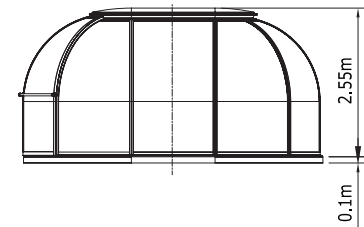

## H+3550- 星空房系列

QATAR WORLD CUP STAR CHAMBER SOURCE PROVIDER

13 原创专利，盗仿必究

| Parameters                   |  |  |
|------------------------------|--|--|
| Project                      | Technical parameters   |  |
| Main body                    | Model Number   | HT-TC-3.5 × 5.0  |
|                              | Length   | 5.0m   |
|                              | Width  | 3.5m   |
|                              | Top height   | 2.6m (Excluding skylight lifting height)   |
|                              | Indoor Area  | 15 m <sup>2</sup>  |
|                              | Periphery petals number  | 10 petals  |
|                              | Frame material   | 6063-T5 aluminum profile (Three-color optional)  |
|                              | Wall Materials   | PC board 5.0 mm thickness  |
|                              | Door system  | Rotating sliding door  |
|                              | Wind load  | 100 km /h(0.5KN/ m <sup>2</sup> )  |
| Indoor floor (Optional)      | Height   | 100 mm   |
|                              | Material   | Aluminum -type beam, aluminum -type keel, 18 mm solid wood layer, surface PVC lock floor |
| Inside Smart Lighting System | Top  | LED main light source (remote control ) standard   |
|                              | Bottom   | LED auxiliary light source (remote control ) standard                                    |
| Package weight               | Packaging size (mm)  | Wooden case size (mm) 3100 × 1450 × 1390   |
|                              | Volume   | 6.3m <sup>3</sup>  |
|                              | Theoretical weight   | 560 kg/set (excluding floor base)  |
| Optional accessory           | ■Indoor floor and Curtain ■ Lighting sunroof<br>■Electric lifting skylight outdoor ■ window curtains<br>■LED atmosphere light ■Ventilation fan ■Air Conditioner (Heat and Cool) ■ Electric smart sliding door<br>■Outdoor Waterproof Smart Lock ■Aluminum profile base |  |
| Use Scenes                   | Various camps, garden landscapes, hot spring vacations, water park lounges, leisure tourism vacations, homestays, restaurants, villa sun rooms, gym, etc.  |  |