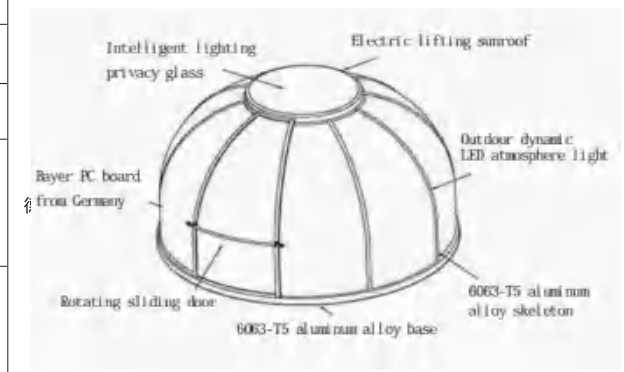

Parameters

Project	Technical parameters	
Main body	Model Number	HT-TC-Φ5.0
	Length	5.0m
	Width	5.0m
	Top height	2.75m (Excluding skylight lifting height)
	Indoor Area	19.62 m²
	Periphery petals number	12 petals
	Frame material	6063-T5 aluminum profile (Three-color optional)
	Wall Materials	PC board 5.0 mm thickness
	Door system	Rotating sliding door
	Wind load	100 km /h(0.5KN/ m²)
Indoor floor (Optional)	Height	100 mm
	Material	Aluminum -type beam, aluminum -type keel, 18 mm solid wood layer, surface PVC lock floor
Inside Smart Lighting System	Top	LED main light source (remote control) standard
	Bottom	LED auxiliary light source (remote control) standard
Package weight	Packaging size (mm)	Wooden case size (mm) 3250 × 1800 × 1350 2000 × 2000 × 600
	Volume	10.3m³
	Theoretical weight	850 kg/set (excluding floor base)
Optional accessory	■ Indoor floor and Curtain ■ Lighting sunroof ■ Electric lifting skylight outdoor ■ window curtains ■ LED atmosphere light ■ Ventilation fan ■ Air Conditioner (Heat and Cool) ■ Electric smart sliding door ■ Outdoor Waterproof Smart Lock ■ Aluminum profile base	
Use Scenes	Various camps, garden landscapes, hot spring vacations, water park lounges, leisure tourism vacations, homestays, restaurants, villa sun rooms, gym, etc.