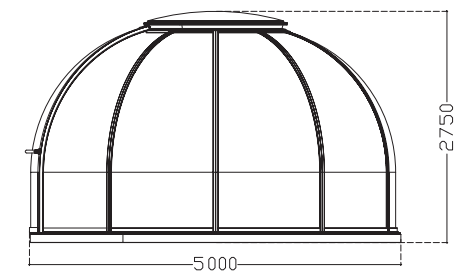

Parameters

Project	Technical parameters	
Main body	Model Number	HT-TC-Φ5.0
	Length	5.0m
	Width	5.0m
	Top height	2.75m (Excluding skylight lifting height)
	Indoor Area	19.62 m²
	Periphery petals number	12 petals
	Frame material	6063-T5 aluminum profile (Three-color optional)
	Wall Materials	PC board 5.0 mm thickness
	Door system	Rotating sliding door
	Wind load	100 km /h(0.5KN/ m²)
Indoor floor (Optional)	Height	100 mm
	Material	Aluminum -type beam, aluminum -type keel, 18 mm solid wood layer, surface PVC lock floor
Inside Smart Lighting System	Top	LED main light source (remote control) standard
	Bottom	LED auxiliary light source (remote control) standard
Package weight	Packaging size (mm)	Wooden case size (mm) 3250 × 1800 × 1350 2000 × 2000 × 600
	Volume	10.3m³
	Theoretical weight	850 kg/set (excluding floor base)
Optional accessory	■ Indoor floor and Curtain ■ Lighting sunroof ■ Electric lifting skylight outdoor ■ window curtains ■ LED atmosphere light ■ Ventilation fan ■ Air Conditioner (Heat and Cool) ■ Electric smart sliding door ■ Outdoor Waterproof Smart Lock ■ Aluminum profile base	
Use Scenes	Various camps, garden landscapes, hot spring vacations, water park lounges, leisure tourism vacations, homestays, restaurants, villa sun rooms, gym, etc.