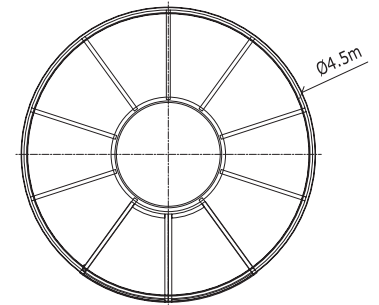

## H+4500- 星空房系列

QATAR WORLD CUP STAR CHAMBER SOURCE PROVIDER

17 原创专利，盗仿必究

QATAR WORLD CUP  
STAR CHAMBER SOURCE PROVIDER

| Parameters                   |  |   |
|------------------------------|--|---|
| Project                      | Technical parameters   |   |
| Main Body                    | Model Number   | HT-TC-Φ4.5  |
|                              | Length   | 4.5m  |
|                              | Width  | 4.5m  |
|                              | Top height   | 2.75m ( Excluding sunroof lift height )   |
|                              | Indoor Area  | 15.9 m <sup>2</sup>   |
|                              | Periphery petals   | 10 petals   |
|                              | Frame material   | 6063-T5 aluminum profile (Three-color optional)   |
|                              | Wall Materials   | PC board 5.0 mm thickness   |
|                              | Door system  | Rotating sliding door   |
|                              | Wind load  | 100 km /h(0.5KN/ m <sup>2</sup> )   |
| Indoor floor (Optional)      | Height   | 100 mm  |
|                              | Material   | Aluminum -type beam, aluminum -type keel, 18 m solid wood layer, surface PVC lock floor |
| Inside Smart Lighting System | Top  | LED main light source (remote control ) standard  |
|                              | Bottom   | LED auxiliary light source (remote control ) standard                                   |
| Package weight               | Packaging size (mm )   | Wooden case size ( mm ) 3250 × 1830 × 1390  |
|                              | Volume   | 8.3m <sup>3</sup>   |
|                              | Theoretical weight   | 600 kg/set (excluding floor base)   |
| Optional accessory           | ■Indoor floor and Curtain ■ Lighting sunroof<br>■Electric lifting skylight outdoor ■ window curtains<br>■LED atmosphere light ■Ventilation fan ■Air Conditioner (Heat and Cool) ■ Electric smart sliding door<br>■Outdoor Waterproof Smart Lock ■Aluminum profile base |   |
| Use Scenes                   | Various camps, garden landscapes, hot spring vacations, water park lounges, leisure tourism vacations, homestays, restaurants, villa sun rooms, gym,etc.   |   |