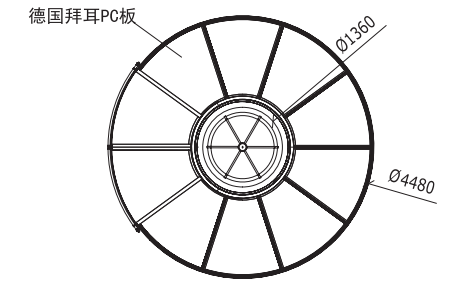

## H+45 城堡 - 星空房系列

QATAR WORLD CUP STAR CHAMBER SOURCE PROVIDER

01 原创专利，盗仿必究

QATAR WORLD CUP  
STAR CHAMBER SOURCE PROVIDER

| Parameters                   |  |  |
|------------------------------|--|--|
| Project                      | Technical parameters   |  |
| Main body                    | Model Number   | HT-TC-Φ4.5 ( Star Castle )   |
|                              | Length   | 4.5m   |
|                              | Width  | 4.5m   |
|                              | Top height   | 4.35m  |
|                              | Indoor Area  | 15.9 m <sup>2</sup>  |
|                              | Periphery petals number  | 10 petals  |
|                              | Frame material   | 6063-T5 aluminum profile (Three-color optional)  |
|                              | Wall Materials   | PC board 5.0 mm thickness  |
|                              | Door system  | Rotating sliding door  |
|                              | Wind load  | 100 km /h(0.5KN/ m <sup>2</sup> )  |
| Indoor floor (Optional)      | Height   | 100 mm   |
|                              | Material   | Aluminum -type beam, aluminum -type keel, 18 mm solid wood layer, surface PVC lock floor |
| Inside Smart Lighting System | Top  | LED main light source (remote control) standard  |
|                              | Bottom   | LED auxiliary light source (remote control) standar                                      |
| Package weight               | Packaging size (mm)  | Wooden case size ( mm )<br>3250 × 1830 × 1390  |
|                              | Volume   | 8.3m <sup>3</sup>  |
|                              | Theoretical weight   | 650 kg/set (excluding floor base)  |
| Optional accessory           | ■ Indoor floor and Curtain ■ Lighting sunroof<br>■ Electric lifting skylight outdoor ■ window curtains<br>■ LED atmosphere light ■ Ventilation fan ■ Air Conditioner (Heat and Cool)<br>■ Electric smart sliding door<br>■ Outdoor Waterproof Smart Lock ■ Aluminum profile base |  |
| Use Scenes                   | Various camps, garden landscapes, hot spring vacations, water park lounges, leisure tourism vacations, homestays, restaurants, villa sun rooms, gym, etc   |  |