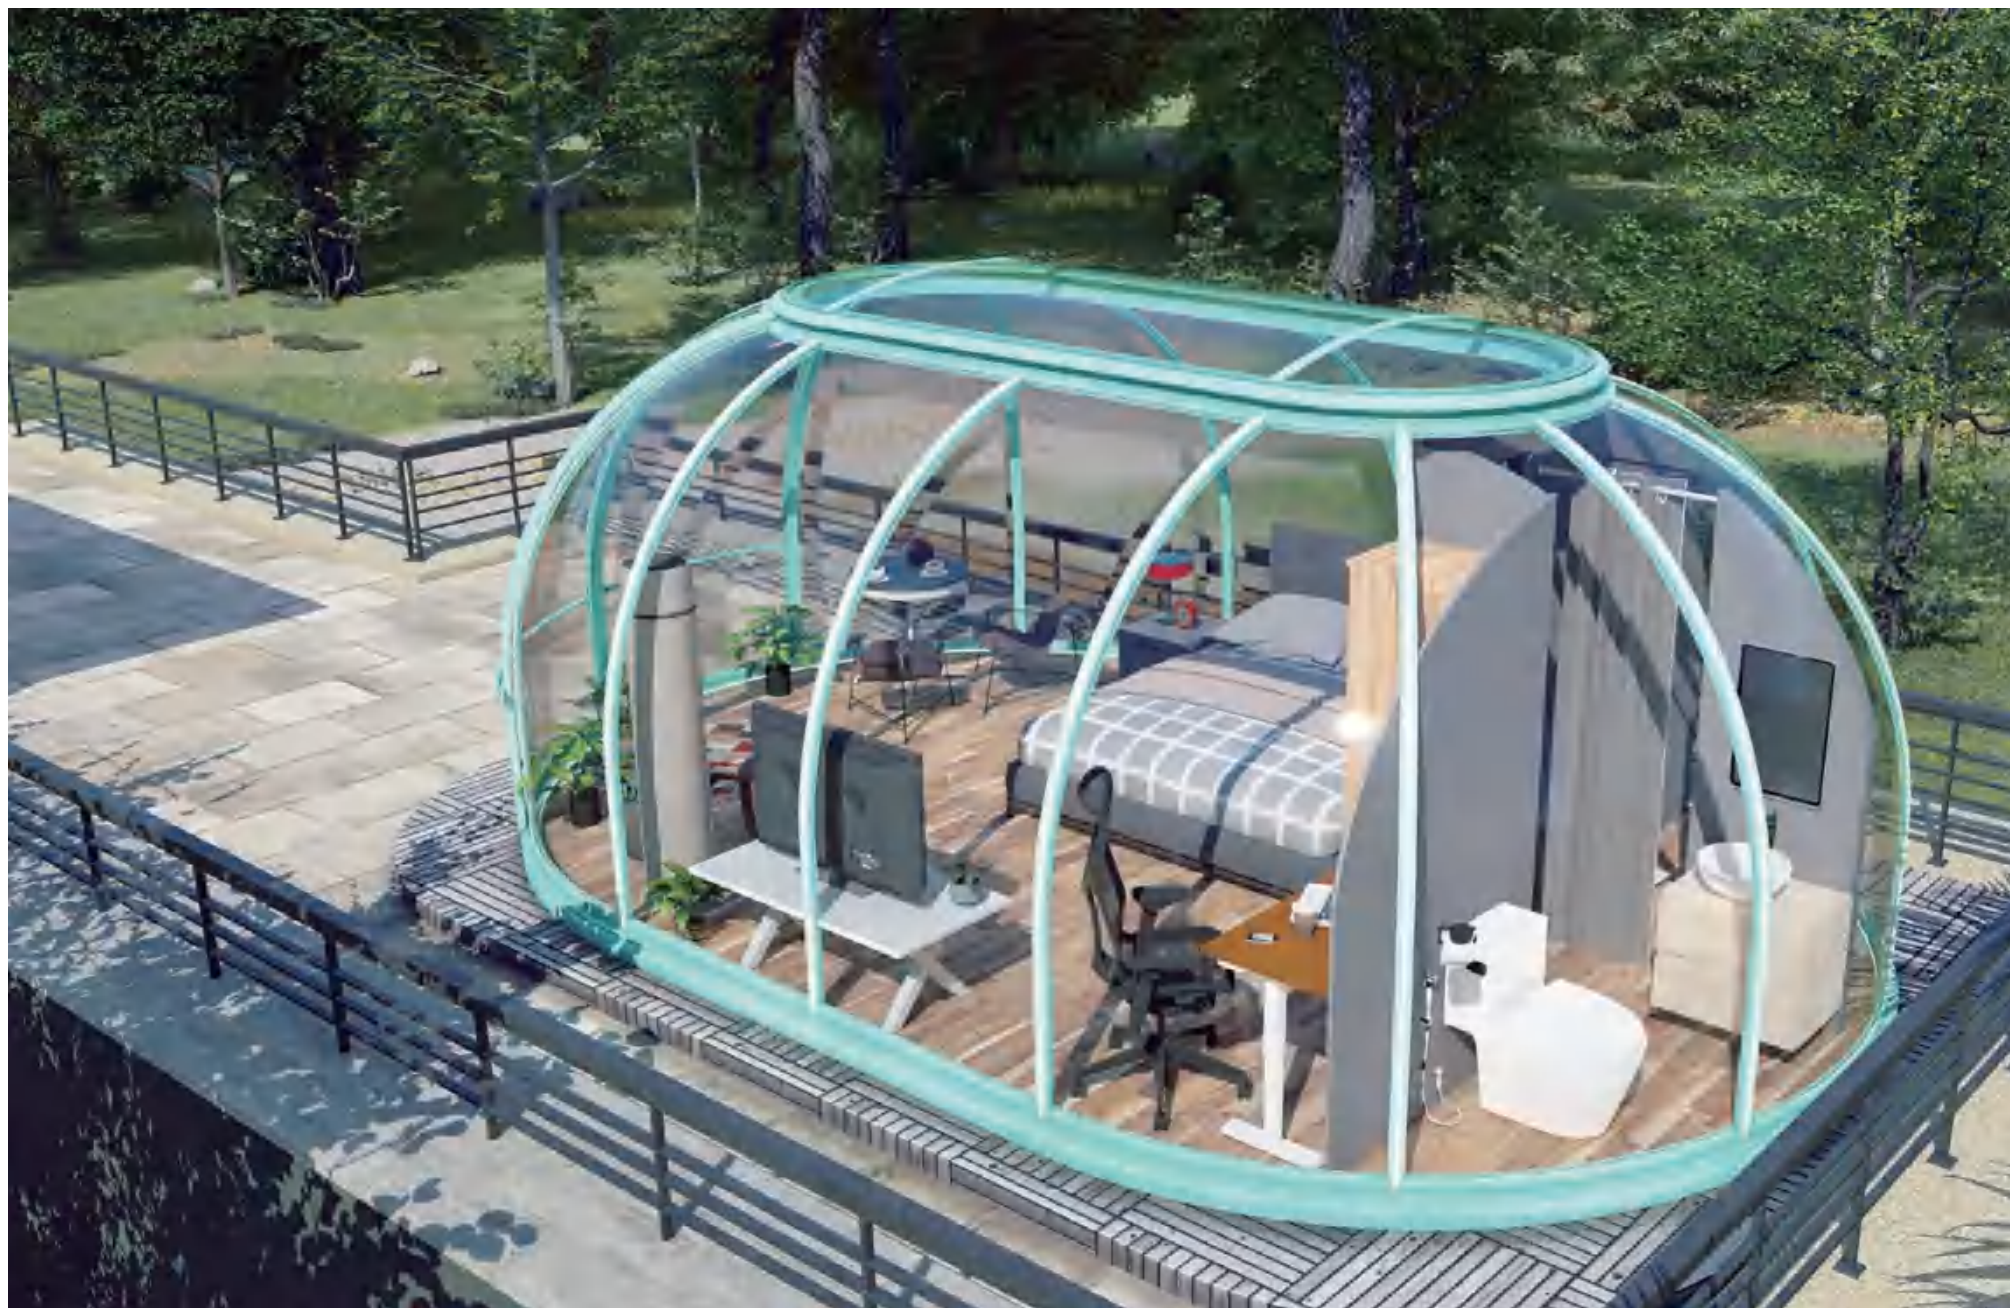

NEARBY.

STARLIGHT

咫尺·星光

Transparent and unobstructed, the night is in the eye, experience a different night and mysterious

QATAR WORLD CUP
STAR CHAMBER SOURCE PROVIDER

EXTREME

追求极致只为您