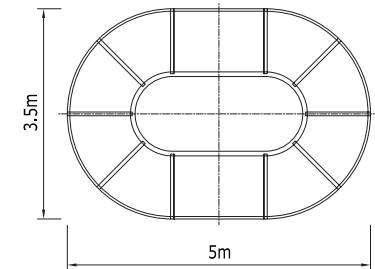

## H+3550- 星空房系列

QATAR WORLD CUP STAR CHAMBER SOURCE PROVIDER

13 原创专利，盗仿必究

| Parameters                   |  |  |
|------------------------------|--|--|
| Project                      | Technical parameters   |  |
| Main body                    | Model Number   | HT-TC-3.5 × 5.0  |
|                              | Length   | 5.0m   |
|                              | Width  | 3.5m   |
|                              | Top height   | 2.6m (Excluding skylight lifting height)   |
|                              | Indoor Area  | 15 m <sup>2</sup>  |
|                              | Periphery petals number  | 10 petals  |
|                              | Frame material   | 6063-T5 aluminum profile (Three-color optional)  |
|                              | Wall Materials   | PC board 5.0 mm thickness  |
|                              | Door system  | Rotating sliding door  |
|                              | Wind load  | 100 km /h(0.5KN/ m <sup>2</sup> )  |
| Indoor floor (Optional)      | Height   | 100 mm   |
|                              | Material   | Aluminum -type beam, aluminum -type keel, 18 mm solid wood layer, surface PVC lock floor |
| Inside Smart Lighting System | Top  | LED main light source (remote control ) standard   |
|                              | Bottom   | LED auxiliary light source (remote control ) standard                                    |
| Package weight               | Packaging size (mm)  | Wooden case size (mm) 3100 × 1450 × 1390   |
|                              | Volume   | 6.3m <sup>3</sup>  |
|                              | Theoretical weight   | 560 kg/set (excluding floor base)  |
| Optional accessory           | ■Indoor floor and Curtain ■ Lighting sunroof<br>■Electric lifting skylight outdoor ■ window curtains<br>■LED atmosphere light ■Ventilation fan ■Air Conditioner (Heat and Cool) ■ Electric smart sliding door<br>■Outdoor Waterproof Smart Lock ■Aluminum profile base |  |
| Use Scenes                   | Various camps, garden landscapes, hot spring vacations, water park lounges, leisure tourism vacations, homestays, restaurants, villa sun rooms, gym, etc.  |  |